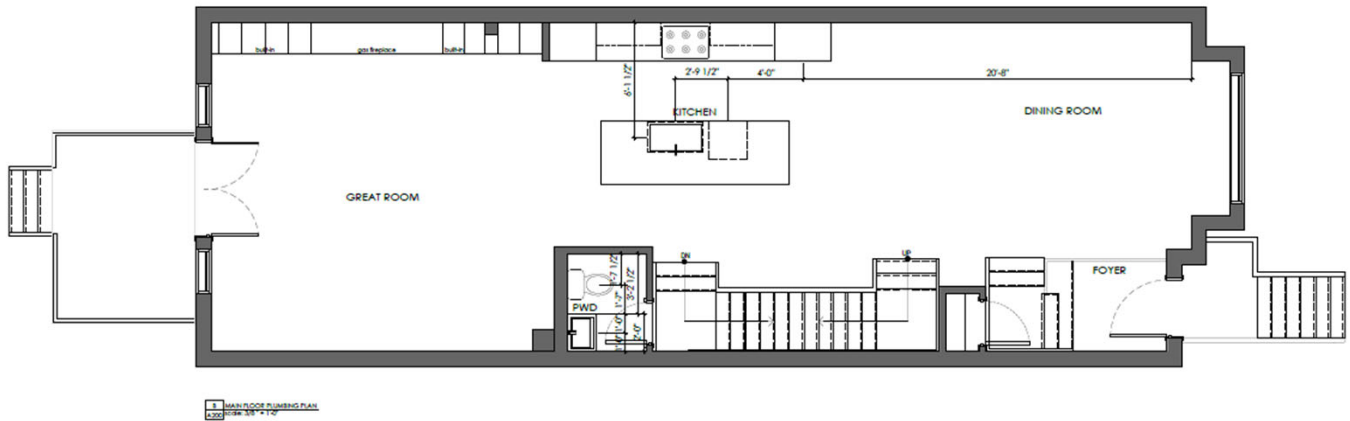

The Paris Collection

TOTAL SQUARE FOOTAGE: 2238 SQ FT ABOVE GRADE

Basement

Main Floor

Second Floor