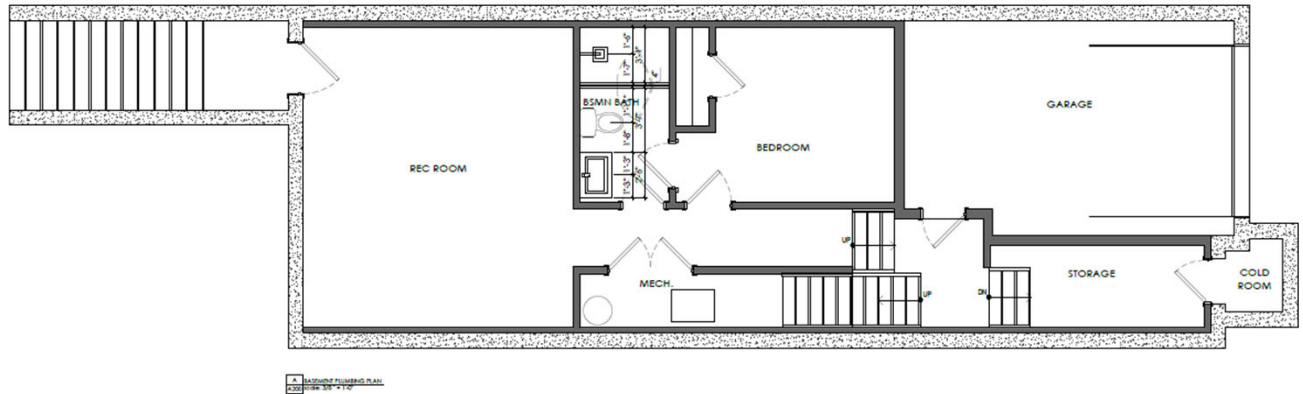

The Paris Collection

TOTAL SQUARE FOOTAGE: 2238 SQ FT ABOVE GRADE

Basement

Main Floor

Second Floor